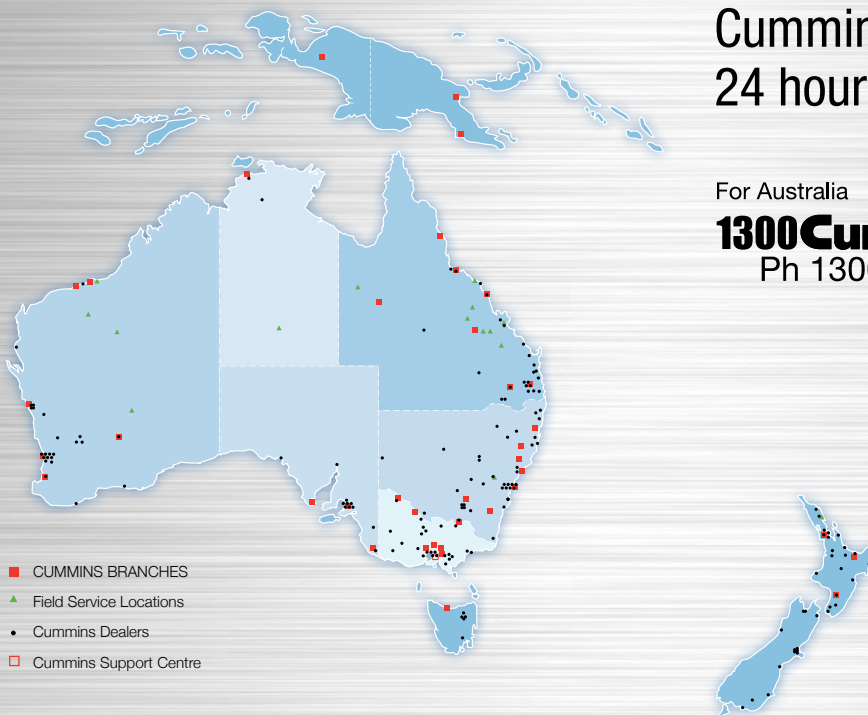

GENUINE

CUMMINS GENERATOR SETS. BETTER PERFORMANCE, EVERY TIME.

Cummins at your service.
24 hours a day, 365 days a year.

For Australia

1300Cummins
Ph 1300 286 646

For New Zealand

0800Cummins
Ph 0800 286 646

- CUMMINS BRANCHES
- ▲ Field Service Locations
- Cummins Dealers
- Cummins Support Centre

Victoria

Cummins Laverton
191-195 Boundary Road
Laverton North VIC 3026
P: +61 (0)3 8368 0800

Western Australia

Cummins Perth
3 Reid Road
Perth Airport WA 6105
P: +61(0)8 9475 8777

Tasmania

Cummins Devonport
2 Matthews Way
Devonport TAS 7310
P: +61 (0)3 6424 8800

Cummins South Pacific

Cummins Head Office
2 Caribbean Drive
Scoresby VIC 3179 Australia
P: +61 (0)3 9765 3222

New South Wales

Cummins Sydney
492-494 Victoria Street
Wetherill Park NSW 2164
P: +61(0)2 9616 5300

Queensland

Cummins Brisbane
39-53 Ron Boyle Crescent
Carole Park QLD 4300
P: +61 (0)7 3710 4700

New Zealand

Cummins Auckland
9 Langley Road
Manukau City NZ
P: +64 (0)9 277 1000

South Australia

Cummins Adelaide
50 - 52 Diagonal Road
Pooraka SA 5095
P: +61(0)8 8368 4300

Northern Territory

Cummins Darwin
3 Export Drive
East Arm NT 0822
P: +61 (0)8 8935 2200

Papua New Guinea

Cummins Port Moresby
Waigani Drive
Section 38, Lot 33 STC Compound
Port Moresby NCD111
P: +67 (0)5 323 2471