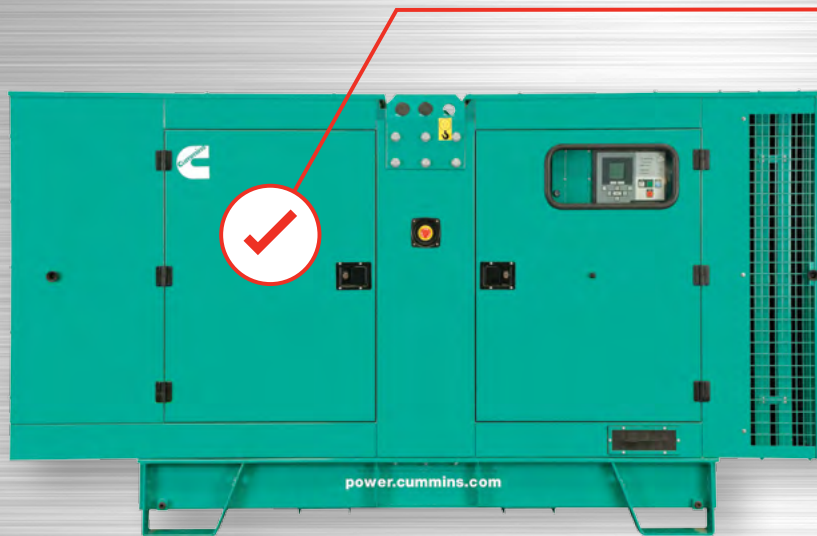

DON'T GET CAUGHT OUT

CHOOSE **GENUINE** CUMMINS GENERATOR SETS.

Genuine.

- ✓ Onan Green
- ✓ Engineered integration of 100% Cummins components
- ✓ PowerCommand® controller
- ✓ Australian and ISO Standards certified
- ✓ Complete set covered by Cummins worldwide warranty
- ✓ 24/7 parts and service support